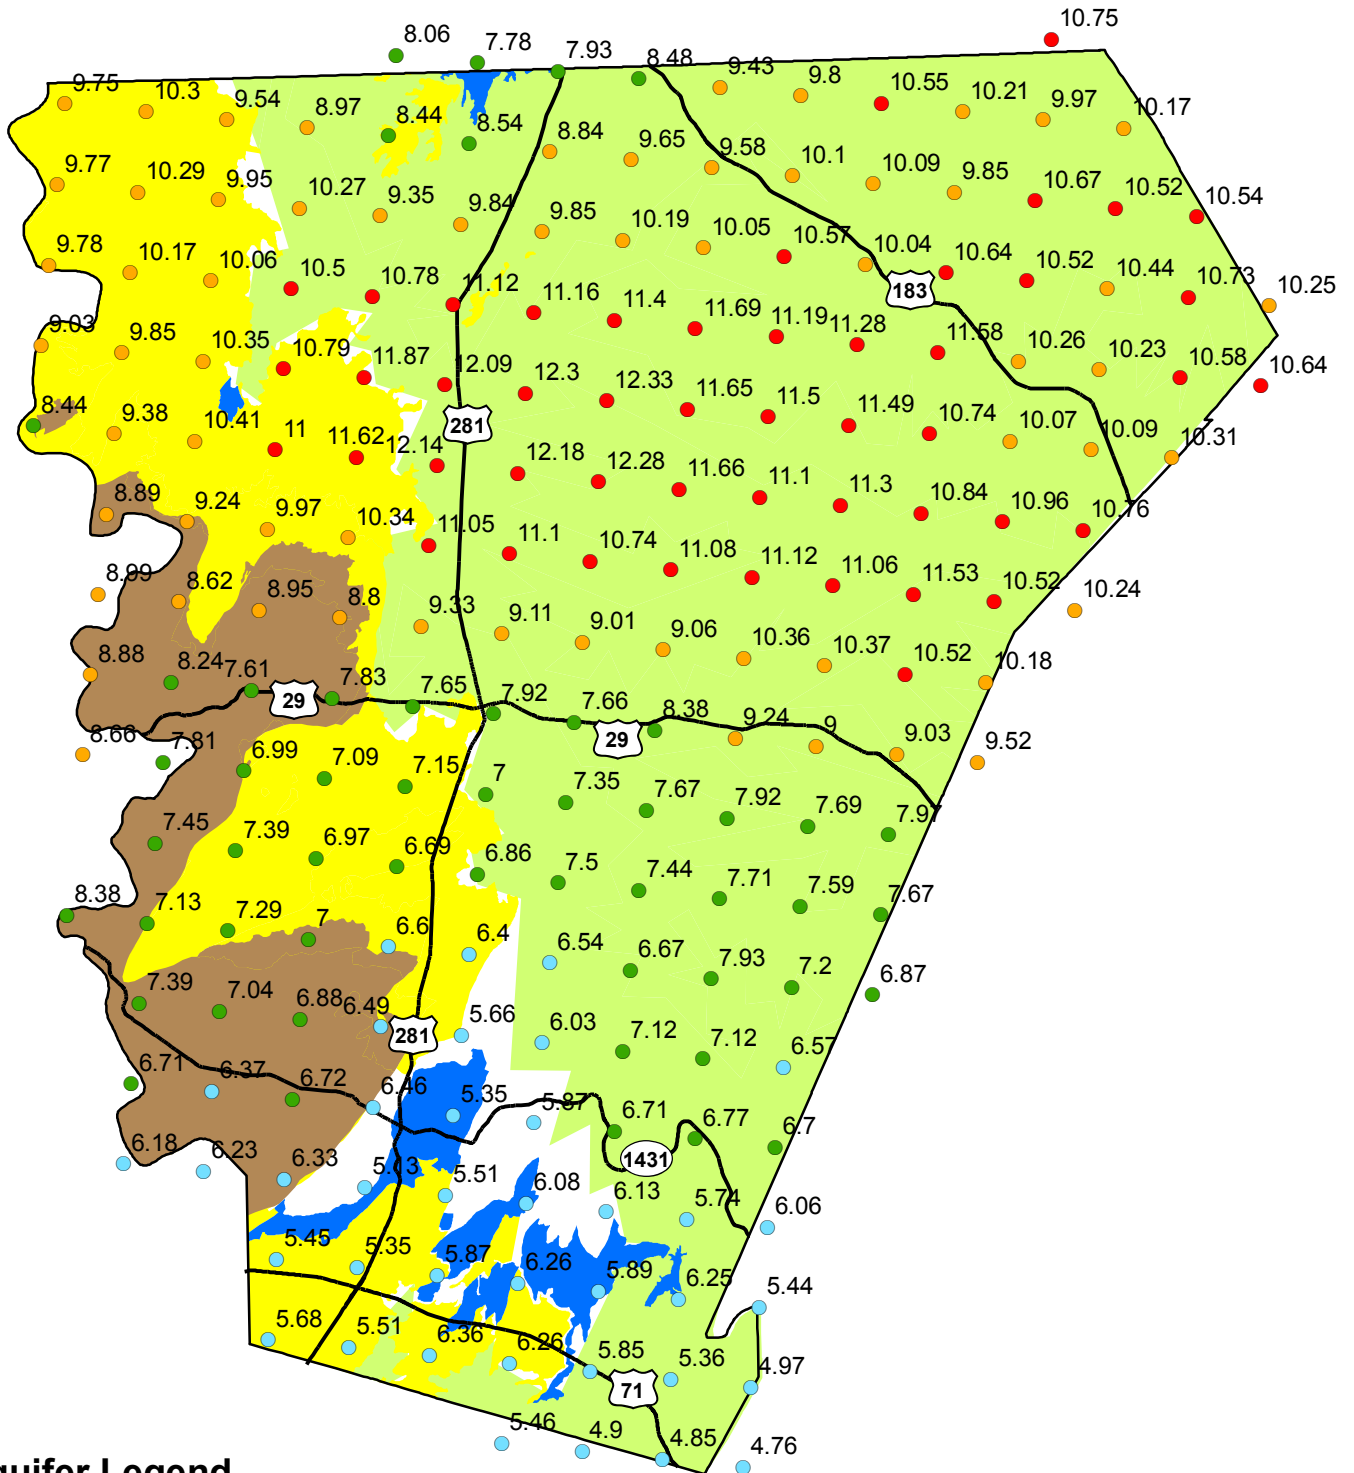

Rainfall Totals for January through August 2011

Aquifer Legend

- Trinity
- Hickory
- Ellenburger
- Marble Falls

Central Texas Groundwater Conservation District
 P.O. Box 870, 225 S. Pierce, Suite 104
 Burnet, TX 78611

Data Source:
National Weather Service
Precipitation Analysis

Rainfall in Inches

● 4.76 - 6.65	● 8.56 - 10.45
● 6.66 - 8.55	● 10.46 - 12.33