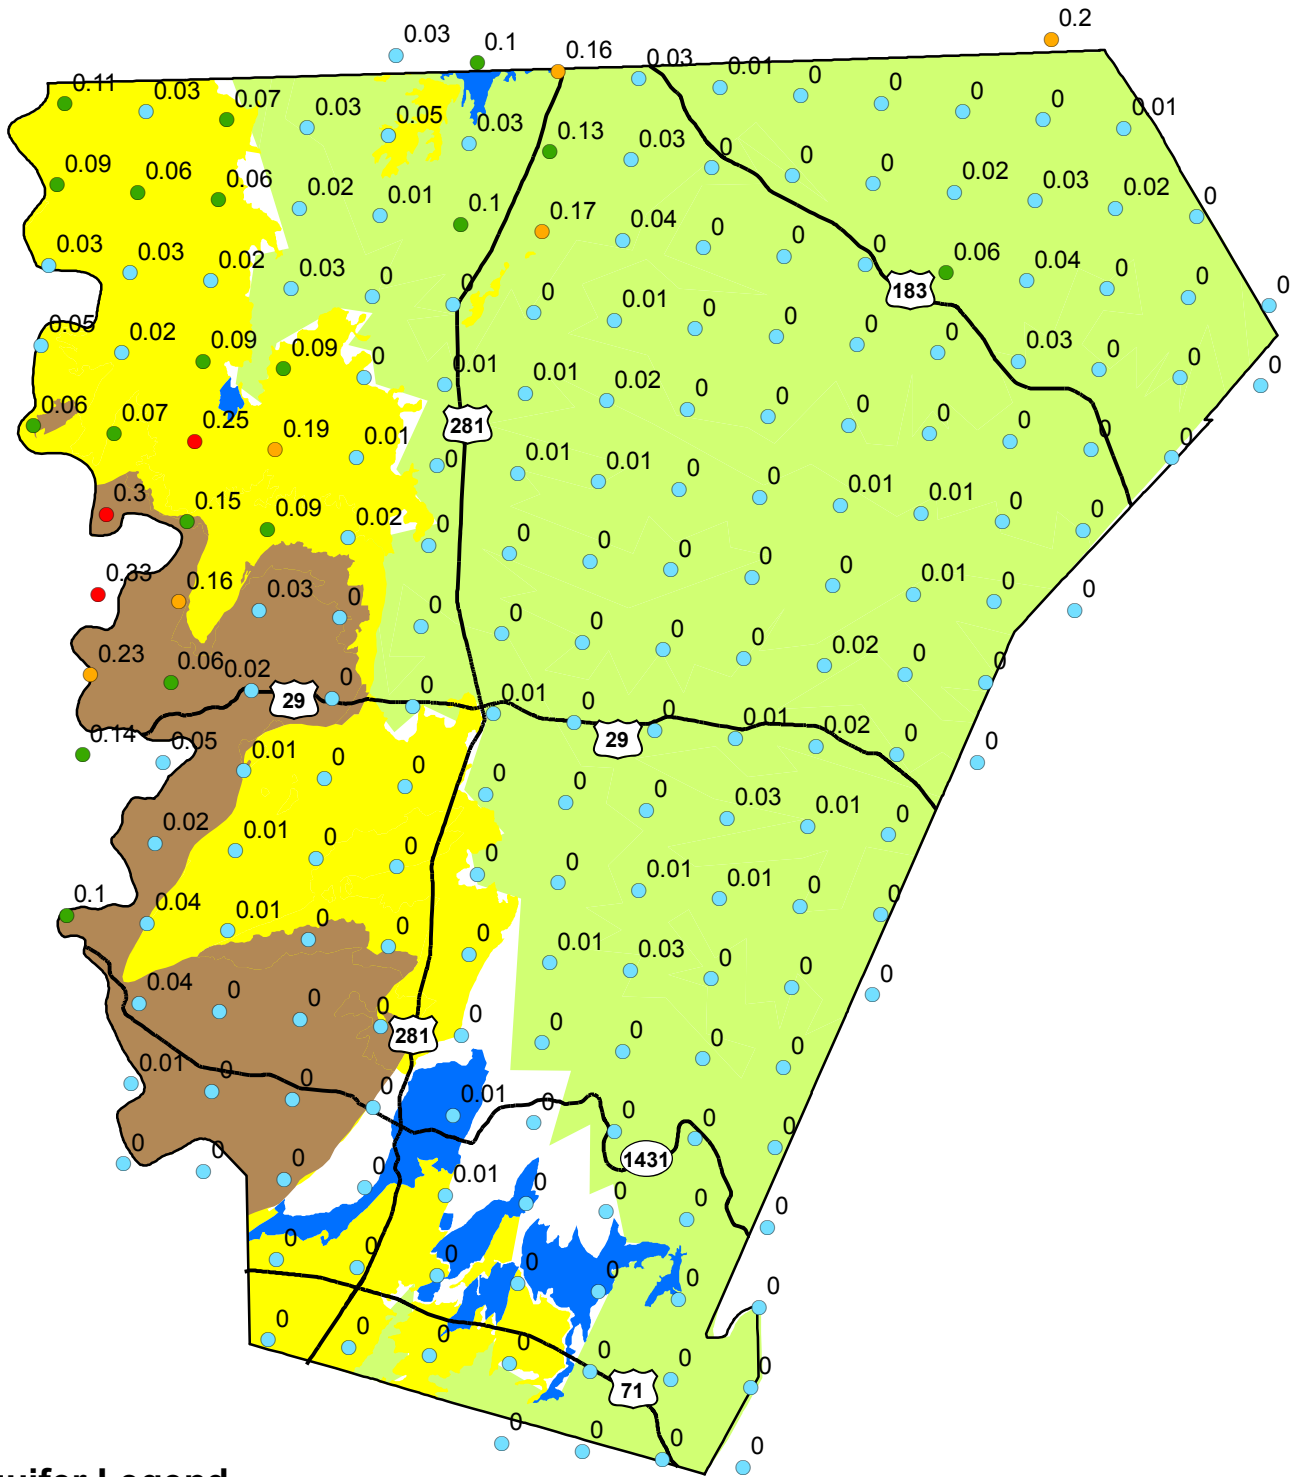

# Rainfall Totals through August 2011

## Aquifer Legend

Central Texas Groundwater Conservation District  
 P.O. Box 870, 225 S. Pierce, Suite 104  
 Burnet, TX 78611

Data Source:  
 National Weather Service  
 Precipitation Analysis

## Rainfall in Inches