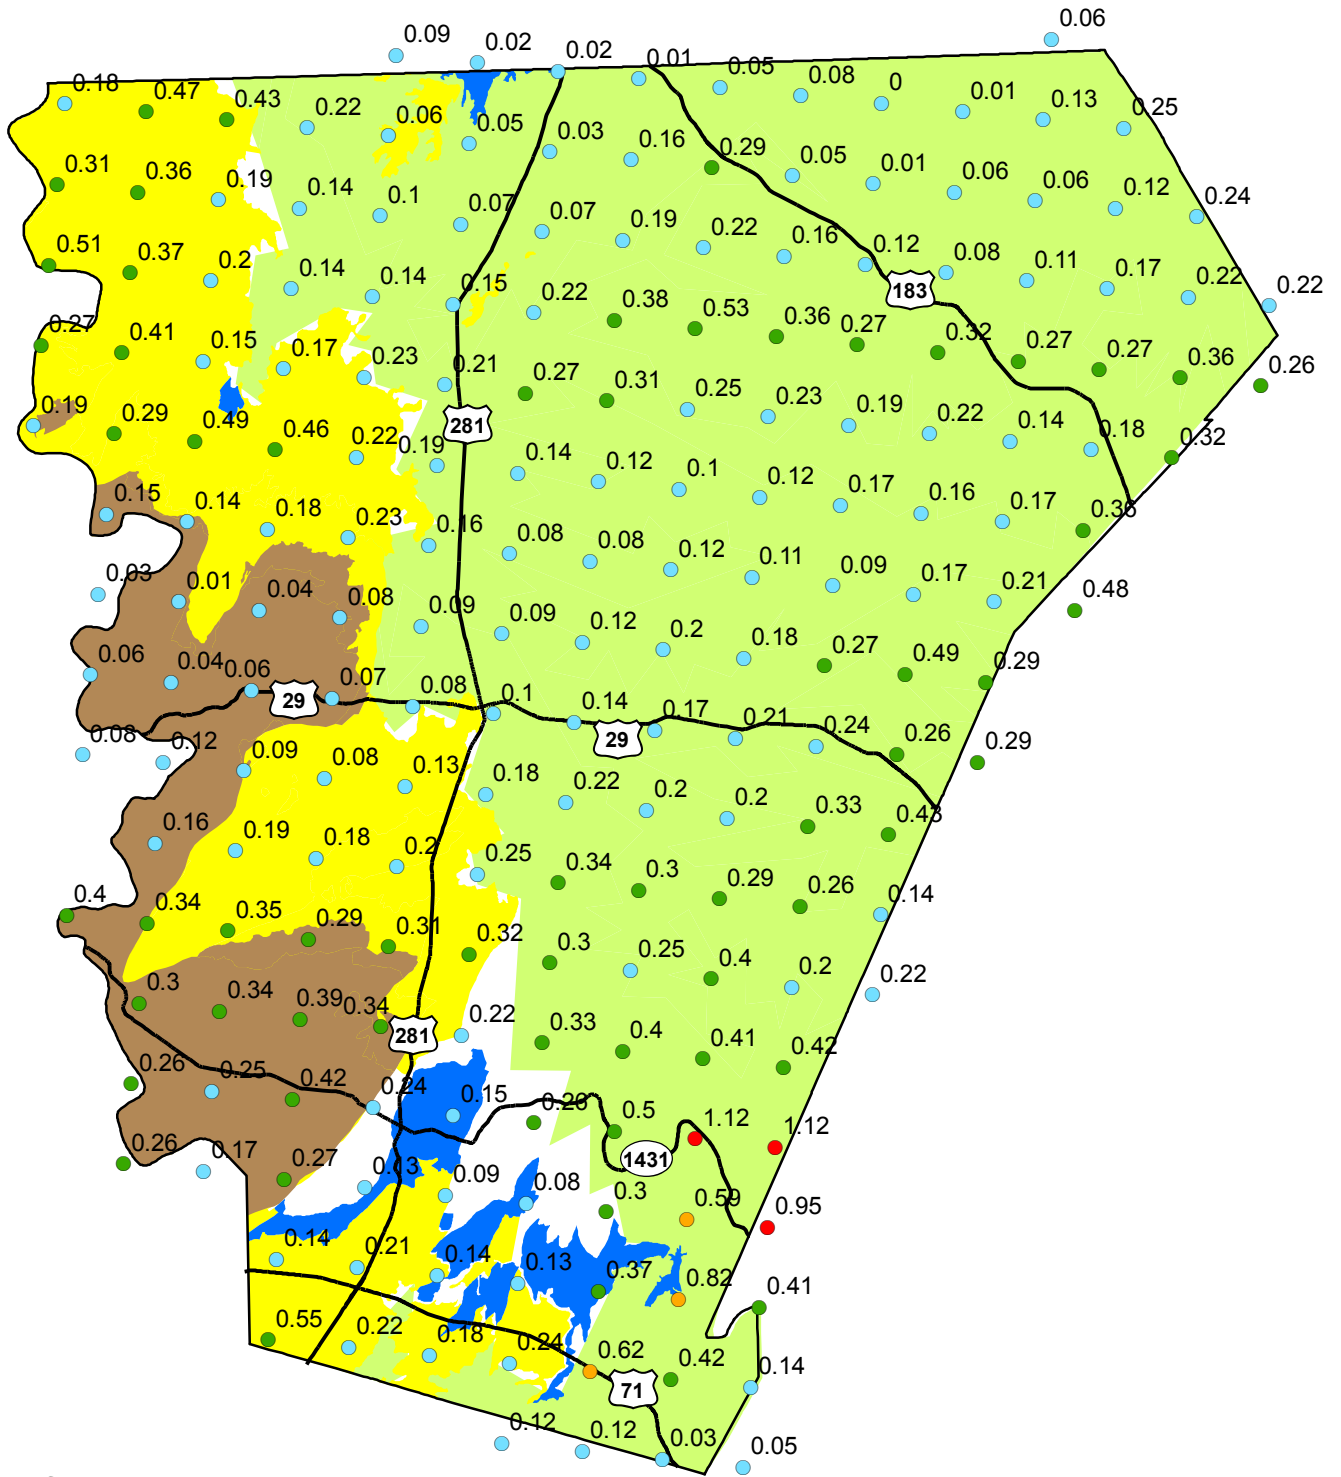

Rainfall Totals for July 2011

Aquifer Legend

Central Texas Groundwater Conservation District
 P.O. Box 870, 225 S. Pierce, Suite 104
 Burnet, TX 78611

Data Source:
 National Weather Service
 Precipitation Analysis

Rainfall in Inches