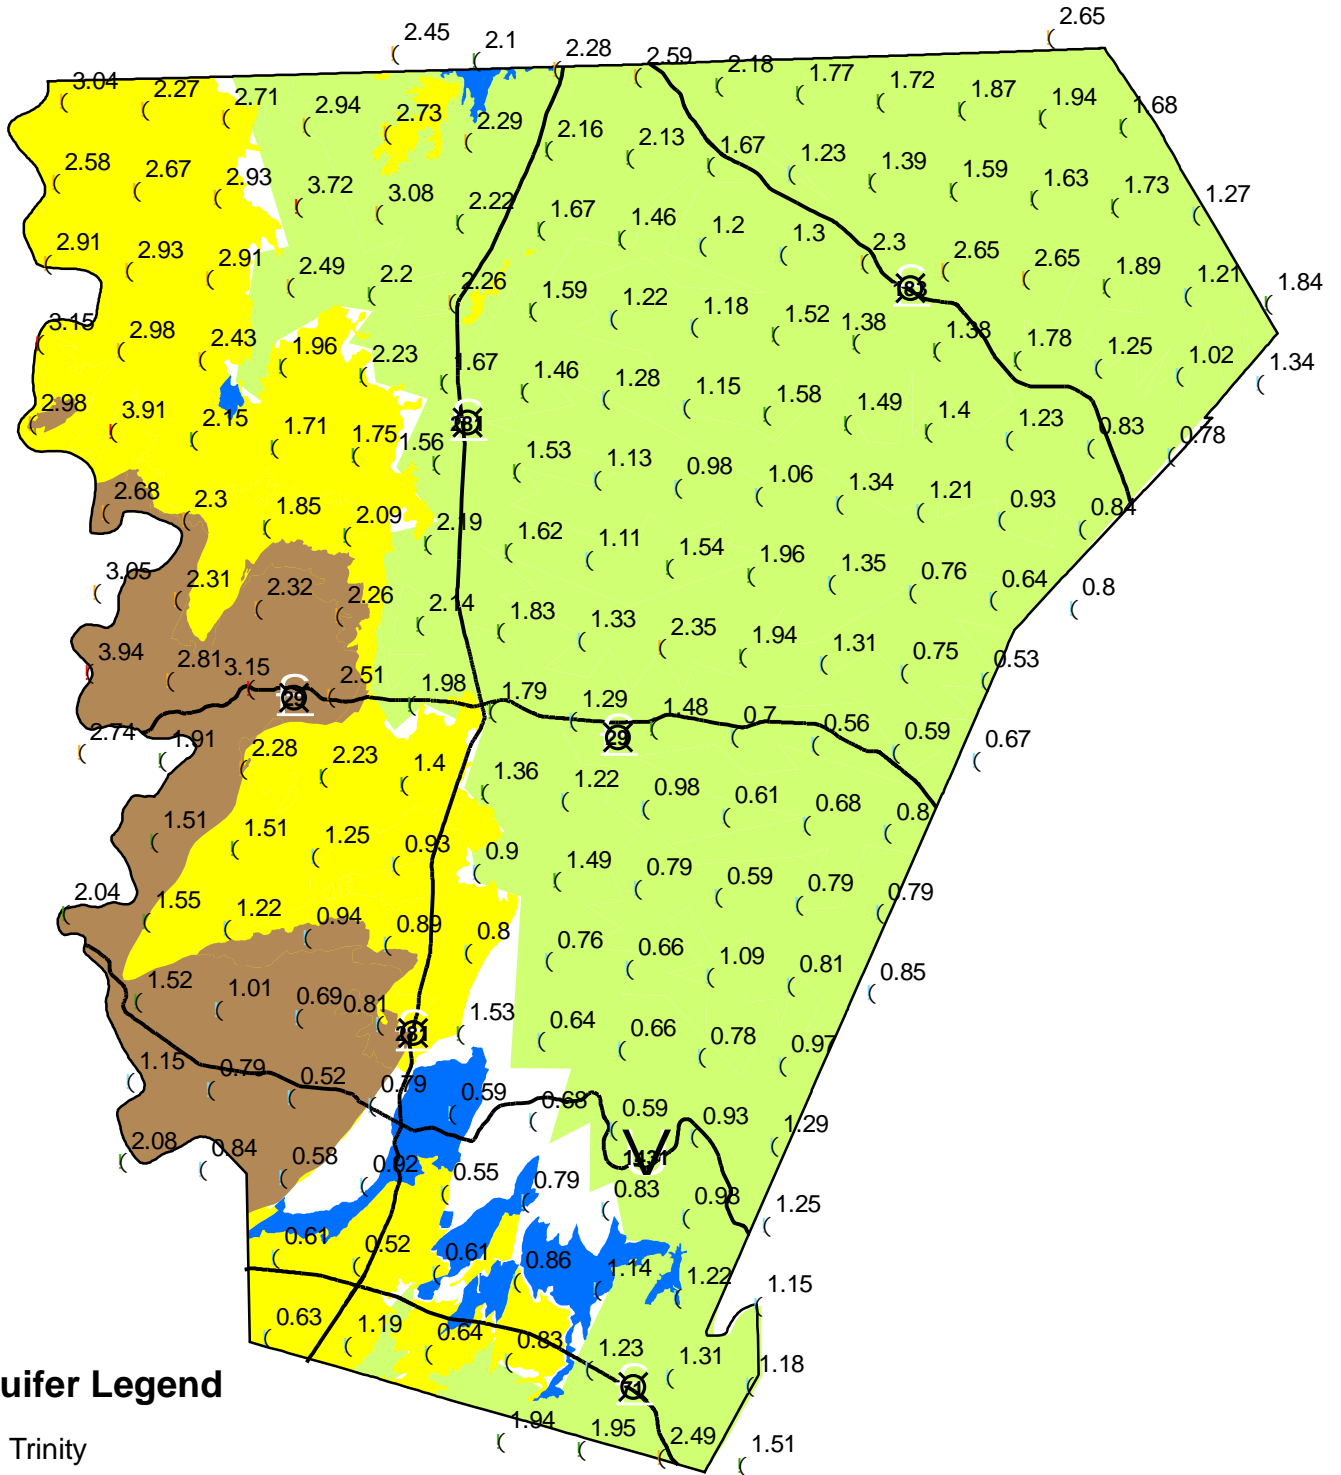

Rainfall Totals for May 2009

Aquifer Legend

- Trinity
- Ellenburger
- Hickory
- Marble Falls

Central Texas Groundwater Conservation District
 P.O. Box 870, 225 S. Pierce, Suite 104
 Burnet, TX 78611

Data Source:
 National Weather Service
 Precipitation Analysis

Rainfall in Inches

- | | |
|---------------|---------------|
| (0.52 - 1.35 | (2.26 - 3.10 |
| (1.36 - 2.25 | (3.11 - 3.94 |