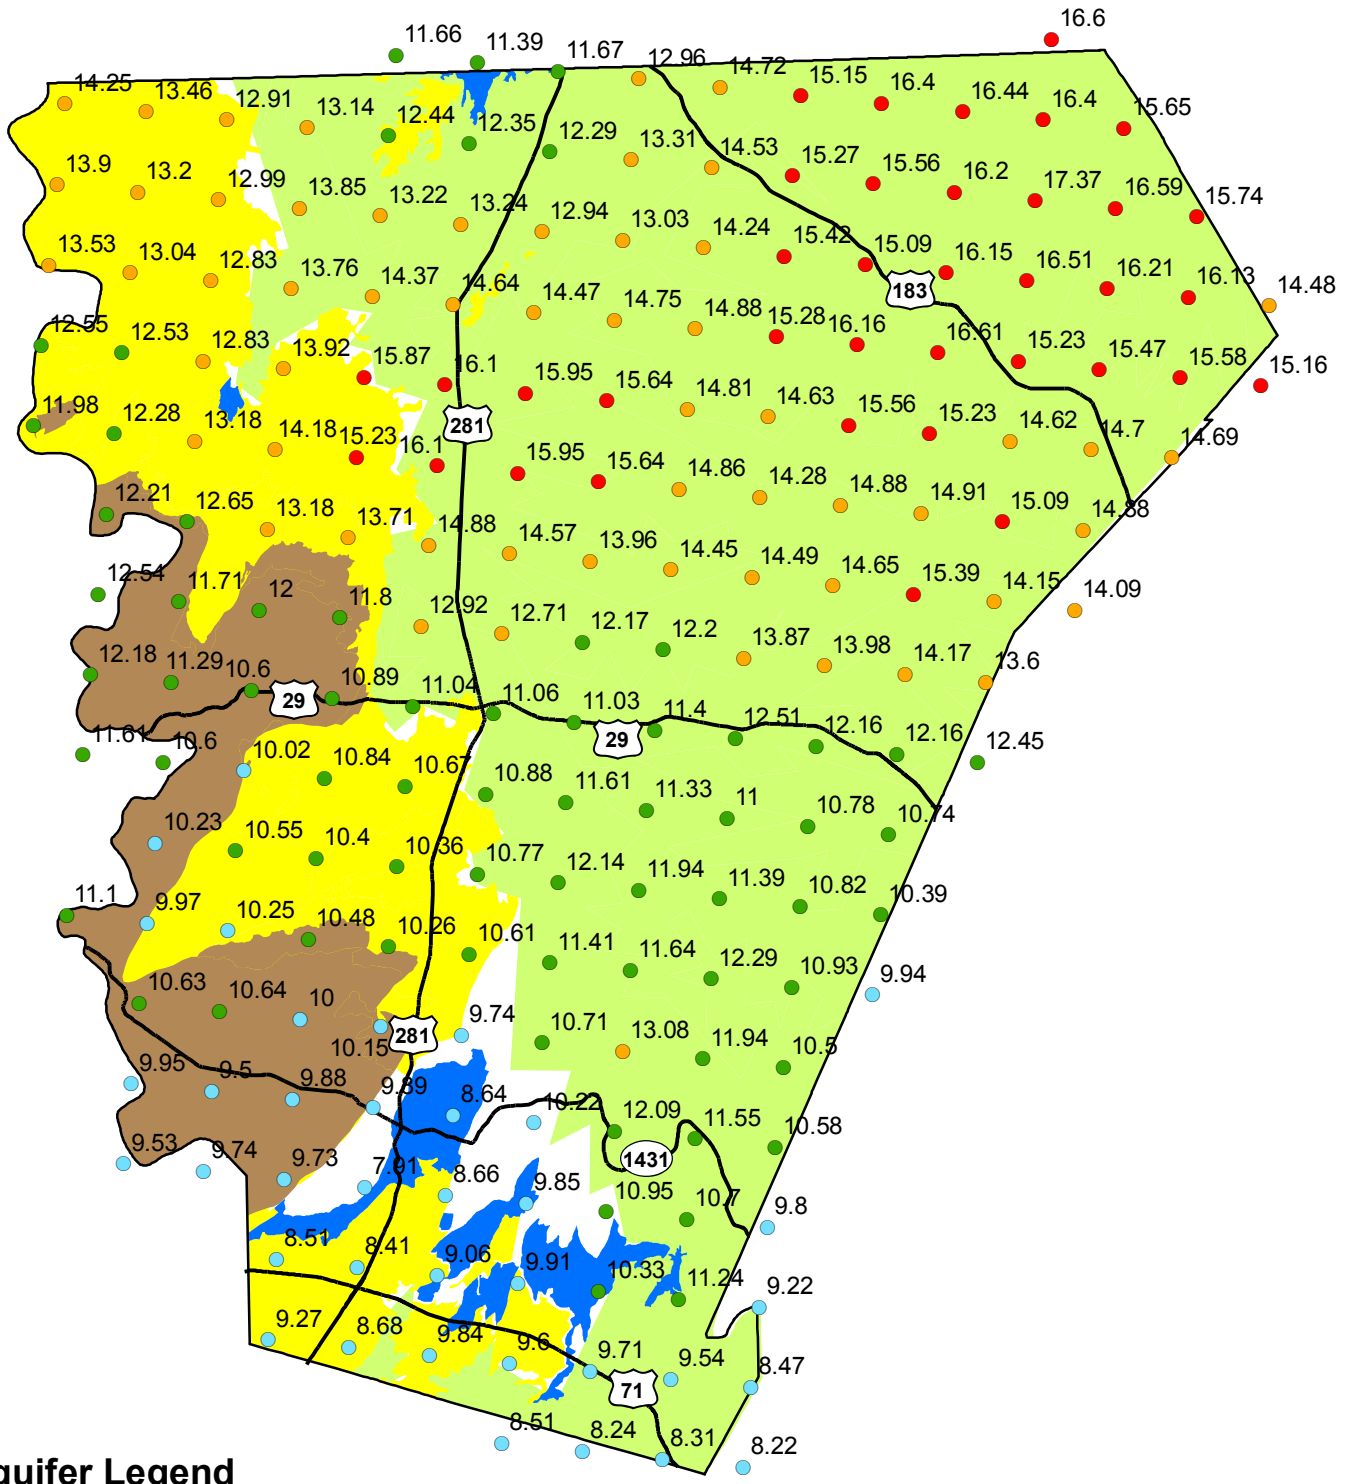

Rainfall Totals for January through October 2011

Aquifer Legend

- Trinity
- Hickory
- Ellenburger
- Marble Falls

Central Texas Groundwater Conservation District
 P.O. Box 870, 225 S. Pierce, Suite 104
 Burnet, TX 78611

Data Source:
National Weather Service
Precipitation Analysis

Rainfall in Inches

● 7.91 - 10.25	● 12.66 - 15.05
● 10.26 - 12.65	● 15.06 - 17.37