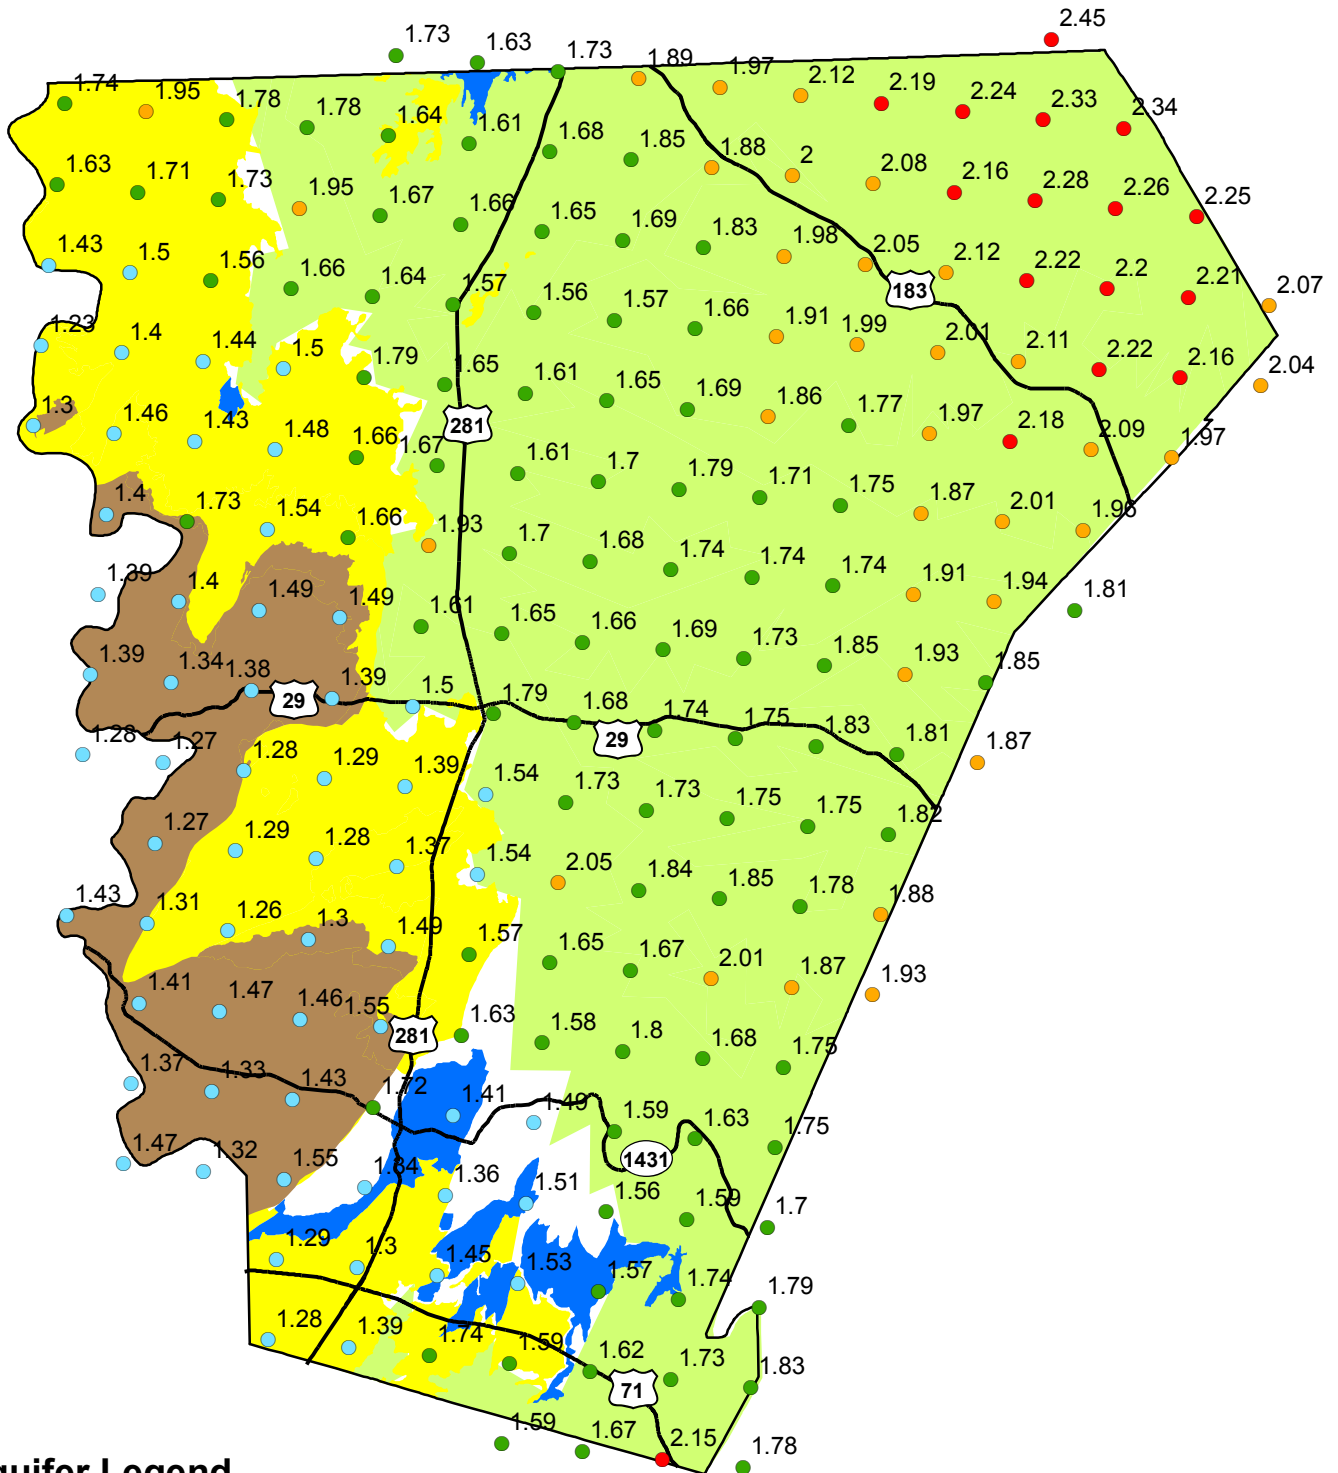

# Rainfall Totals for January 2011

## Aquifer Legend

- Trinity
- Hickory
- Ellenburger
- Marble Falls

Central Texas Groundwater Conservation District  
 P.O. Box 870, 225 S. Pierce, Suite 104  
 Burnet, TX 78611

Data Source:  
 National Weather Service  
 Precipitation Analysis

## Rainfall in Inches

- 1.23 - 1.55
- 1.86 - 2.15
- 1.56 - 1.85
- 2.16 - 2.45