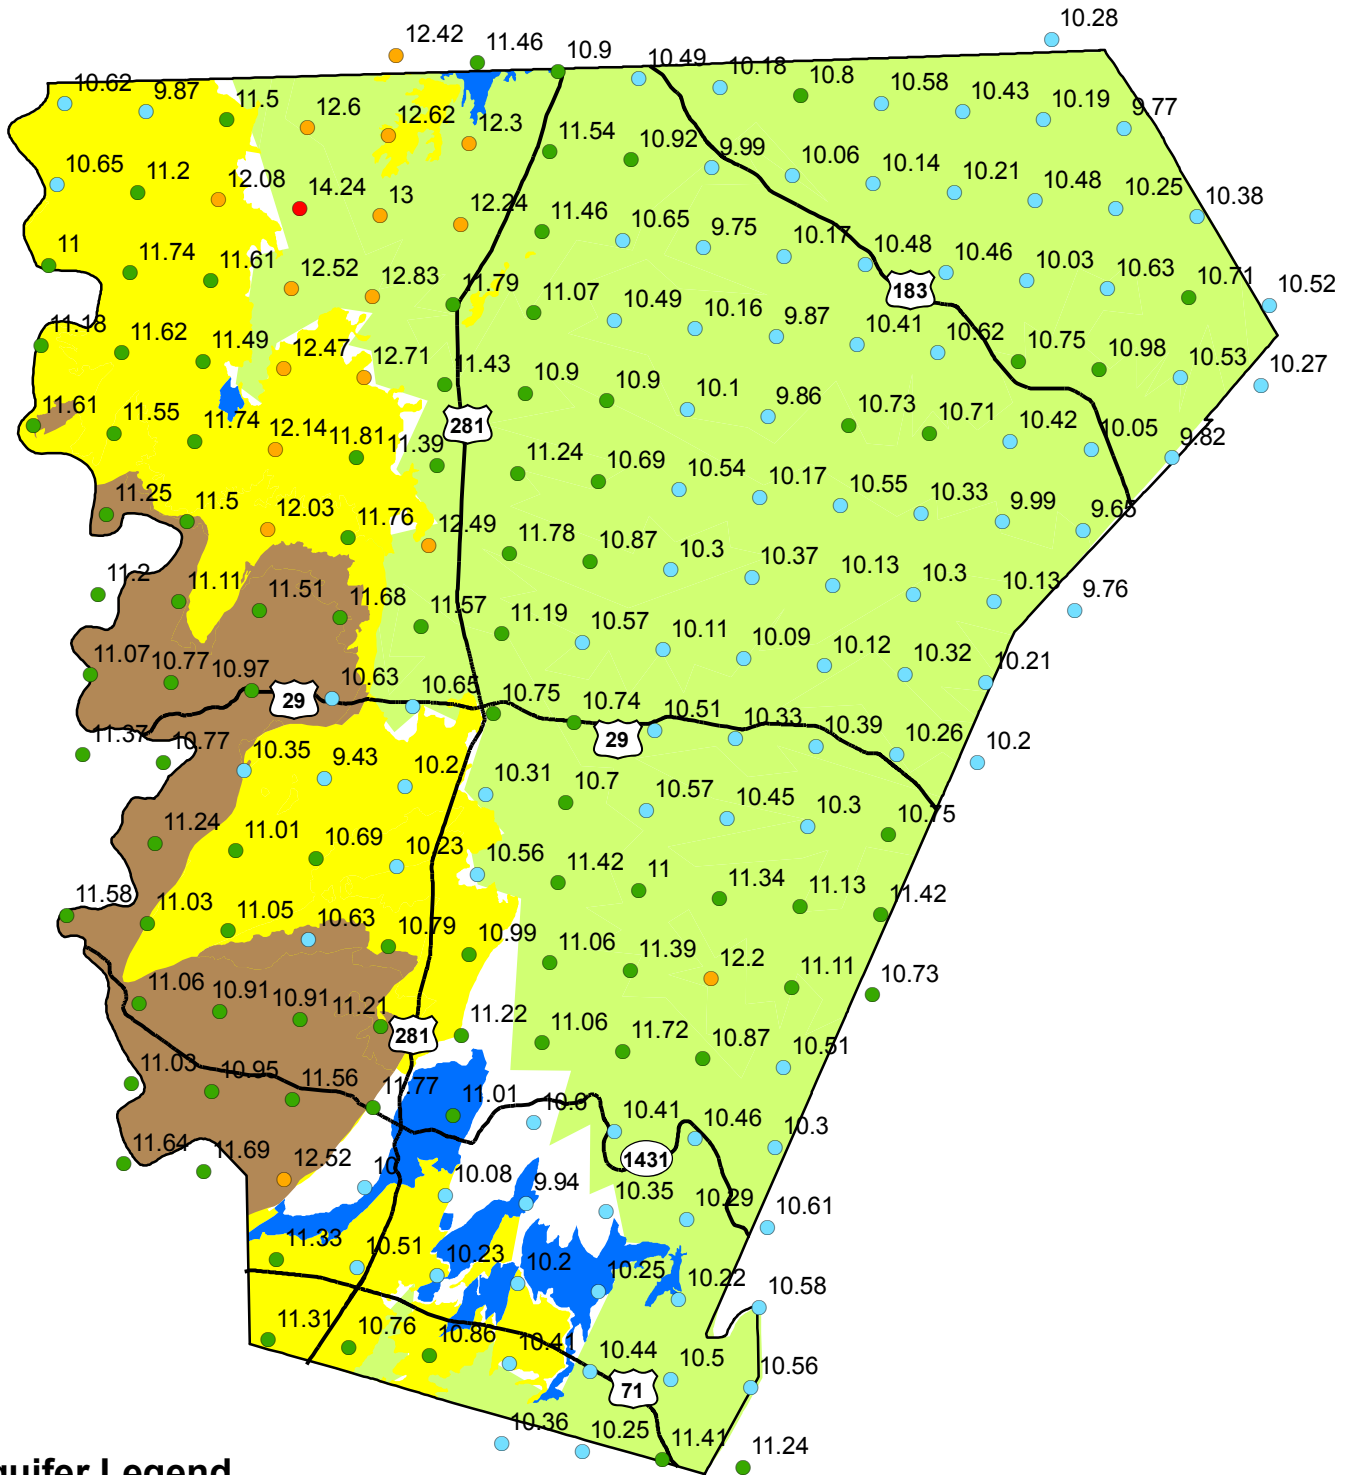

# Rainfall Totals for January through April 2010

## Aquifer Legend

Central Texas Groundwater Conservation District  
 P.O. Box 870, 225 S. Pierce, Suite 104  
 Burnet, TX 78611

Data Source:  
 National Weather Service  
 Precipitation Analysis

## Rainfall in Inches