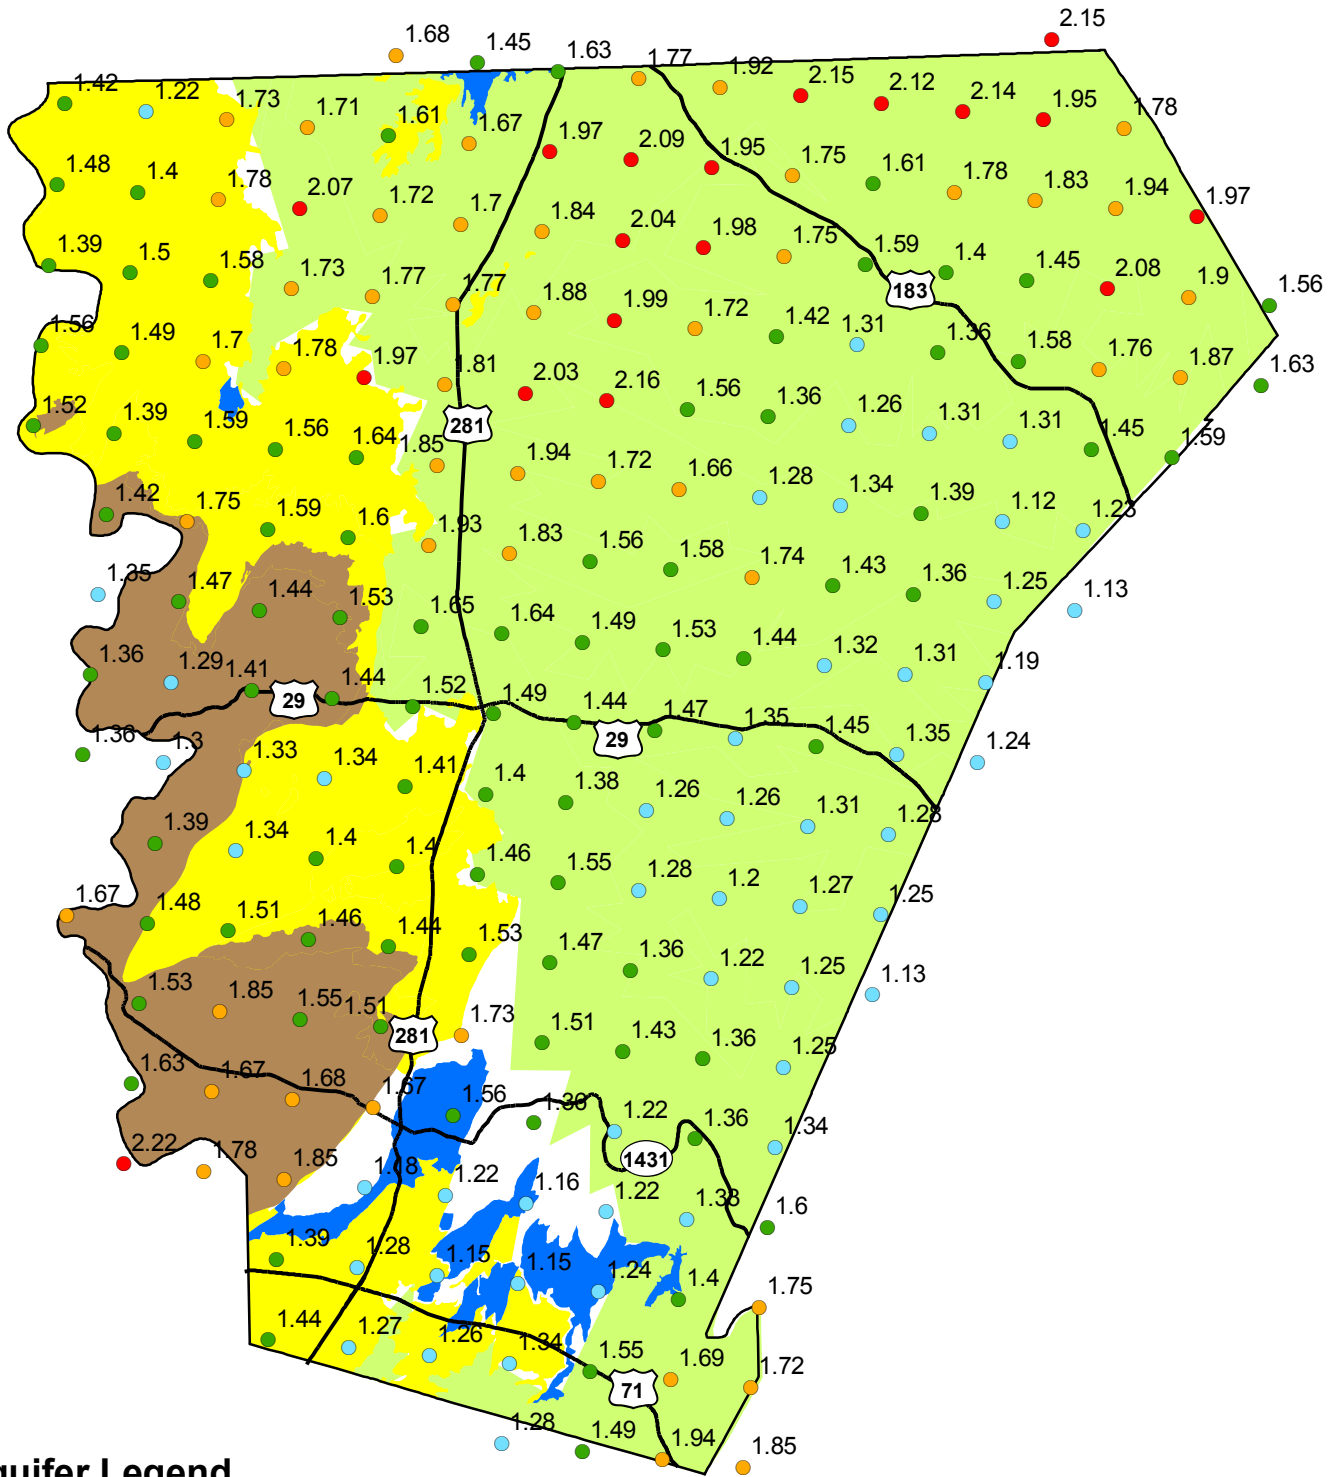

Rainfall Totals for April 2010

Aquifer Legend

- Trinity
- Hickory
- Ellenburger
- Marble Falls

Central Texas Groundwater Conservation District
 P.O. Box 870, 225 S. Pierce, Suite 104
 Burnet, TX 78611

Data Source:
 National Weather Service
 Precipitation Analysis

Rainfall in Inches

- 1.12 - 1.35
- 1.66 - 1.95
- 1.36 - 1.65
- 1.96 - 2.22