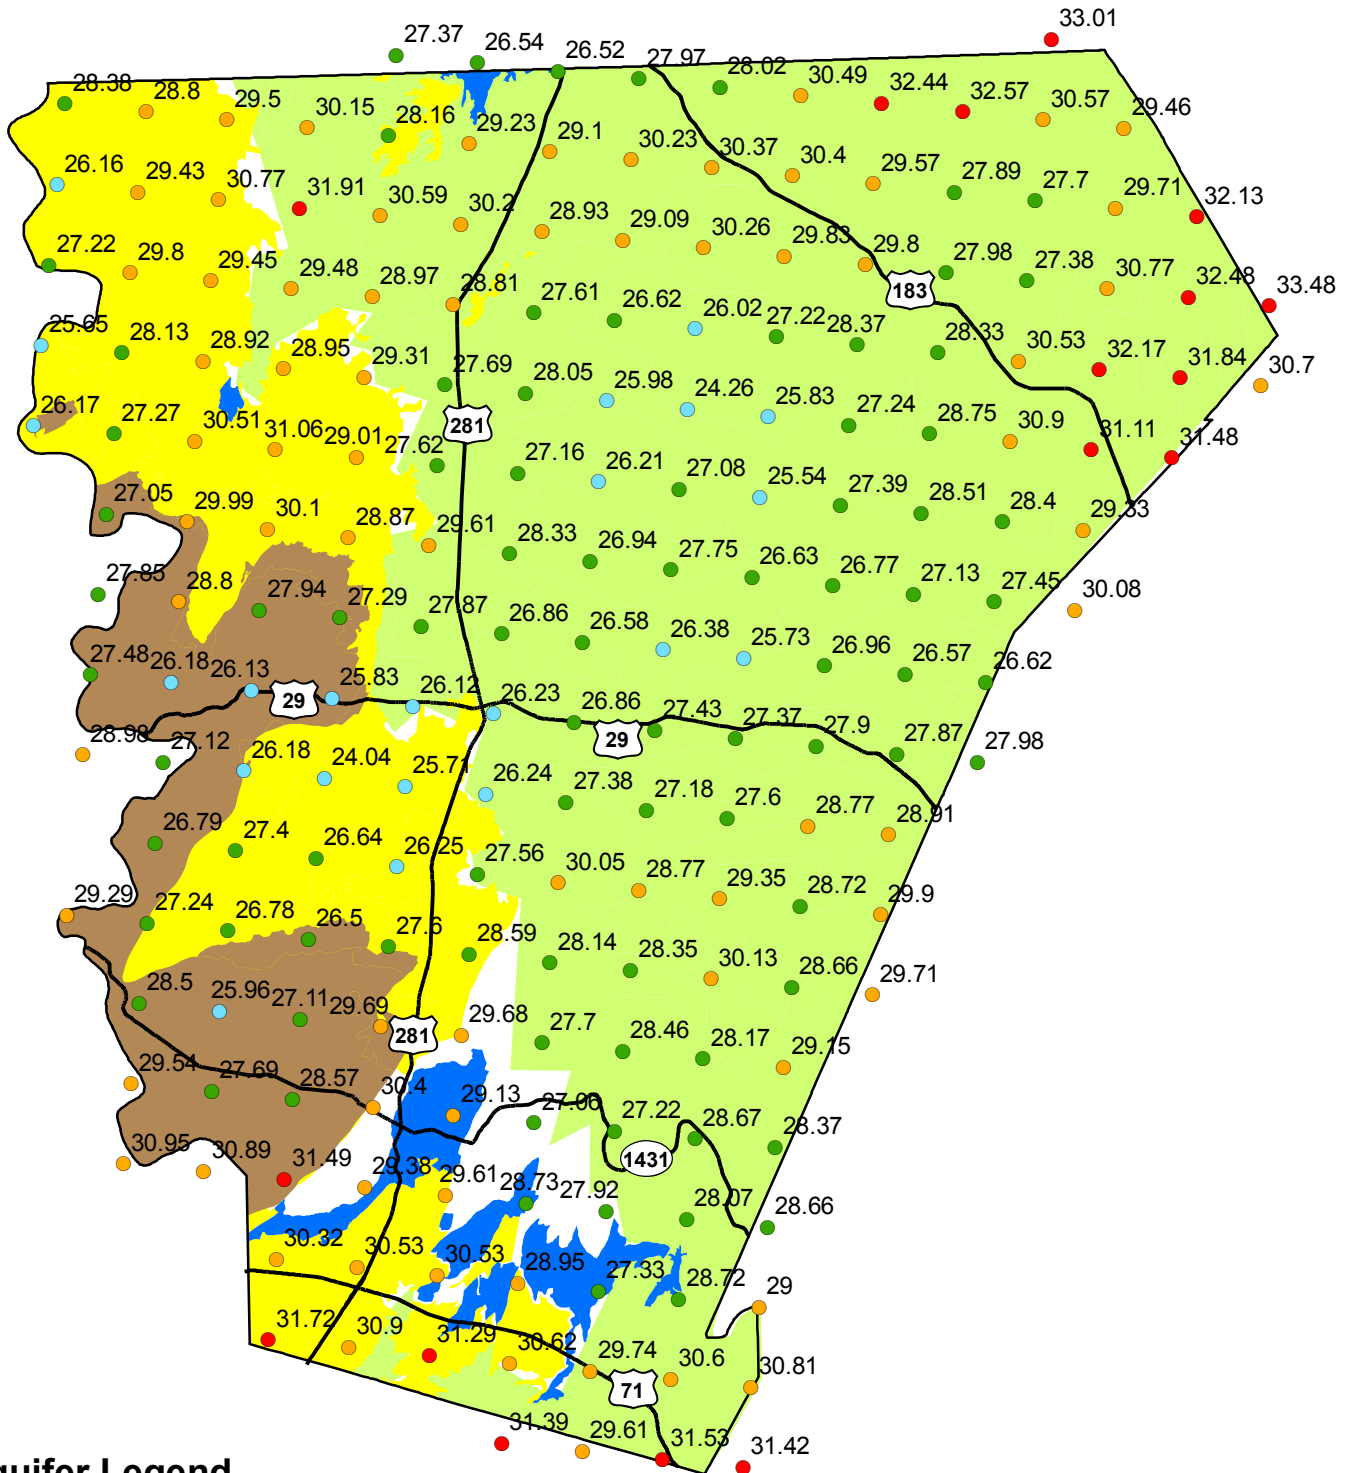

# Rainfall Totals for January through December 2010

## Aquifer Legend

Central Texas Groundwater Conservation District  
 P.O. Box 870, 225 S. Pierce, Suite 104  
 Burnet, TX 78611

Data Source:  
 National Weather Service  
 Precipitation Analysis

## Rainfall in Inches