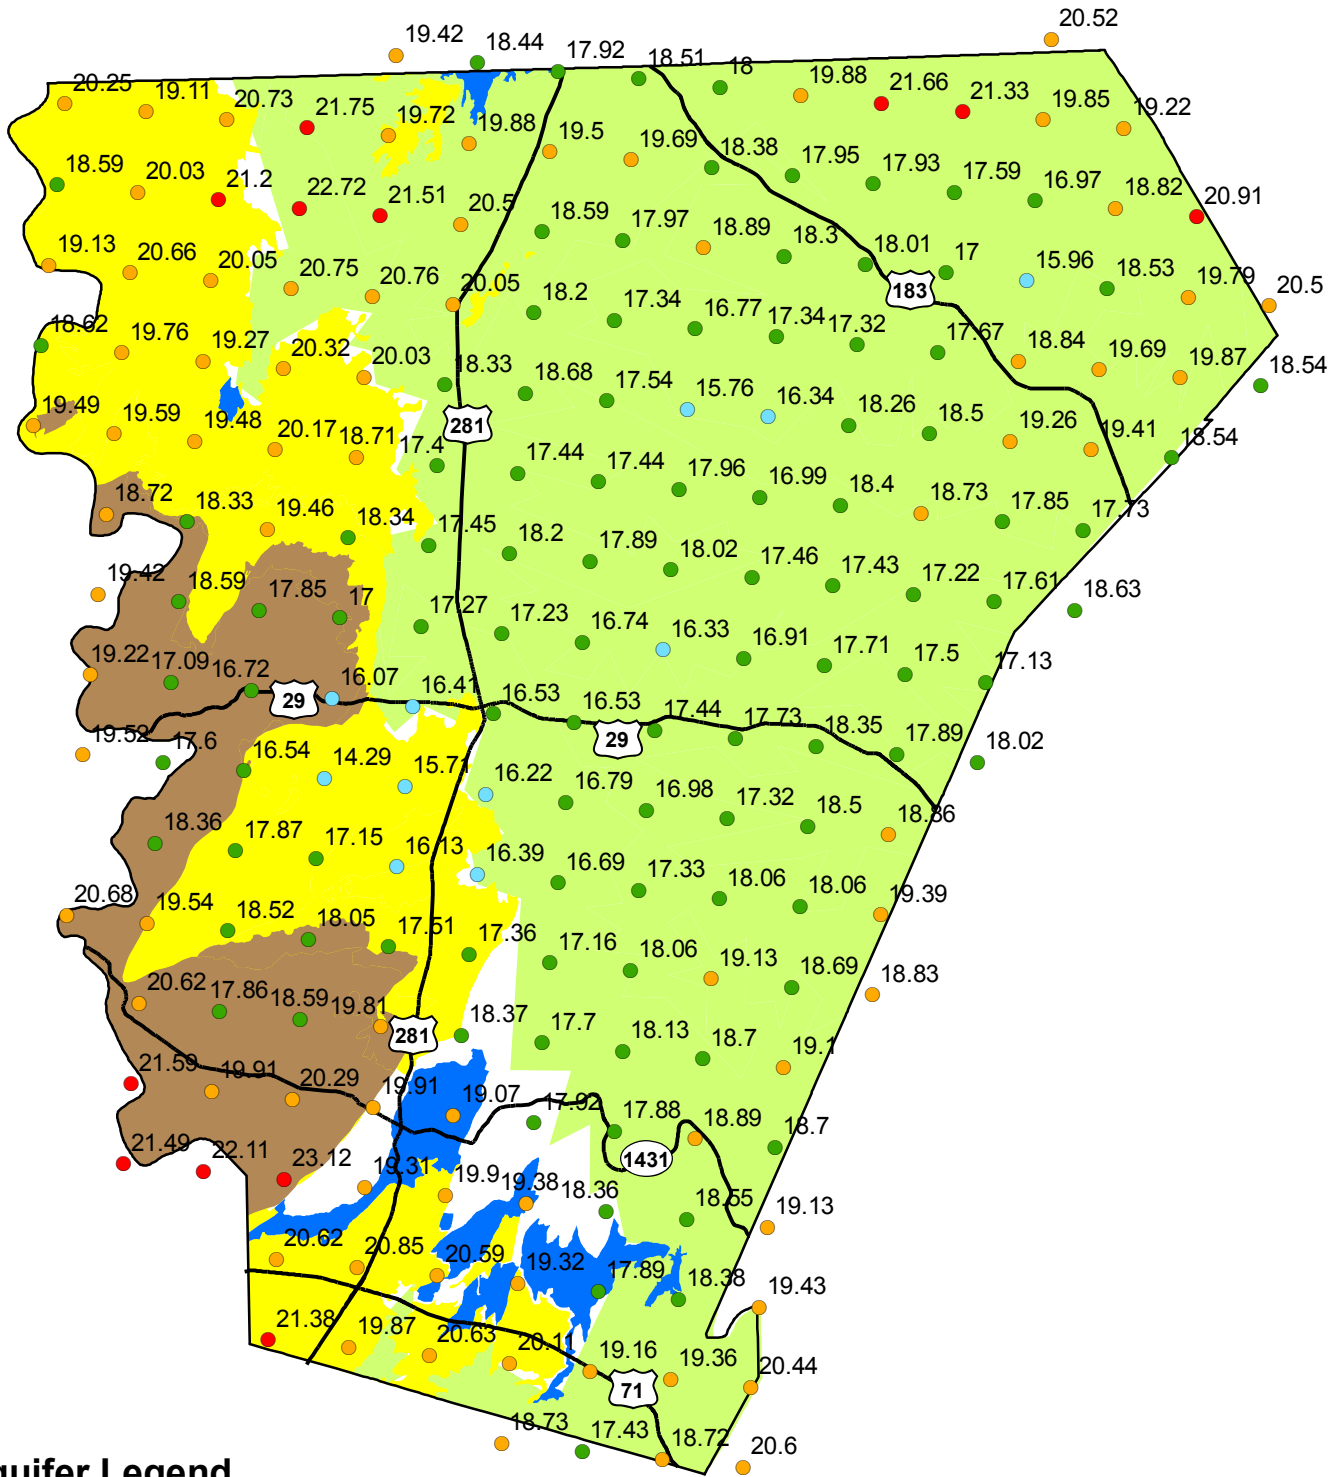

# Rainfall Totals for January through July 2010

## Aquifer Legend

Central Texas Groundwater Conservation District  
 P.O. Box 870, 225 S. Pierce, Suite 104  
 Burnet, TX 78611

Data Source:  
 National Weather Service  
 Precipitation Analysis

## Rainfall in Inches