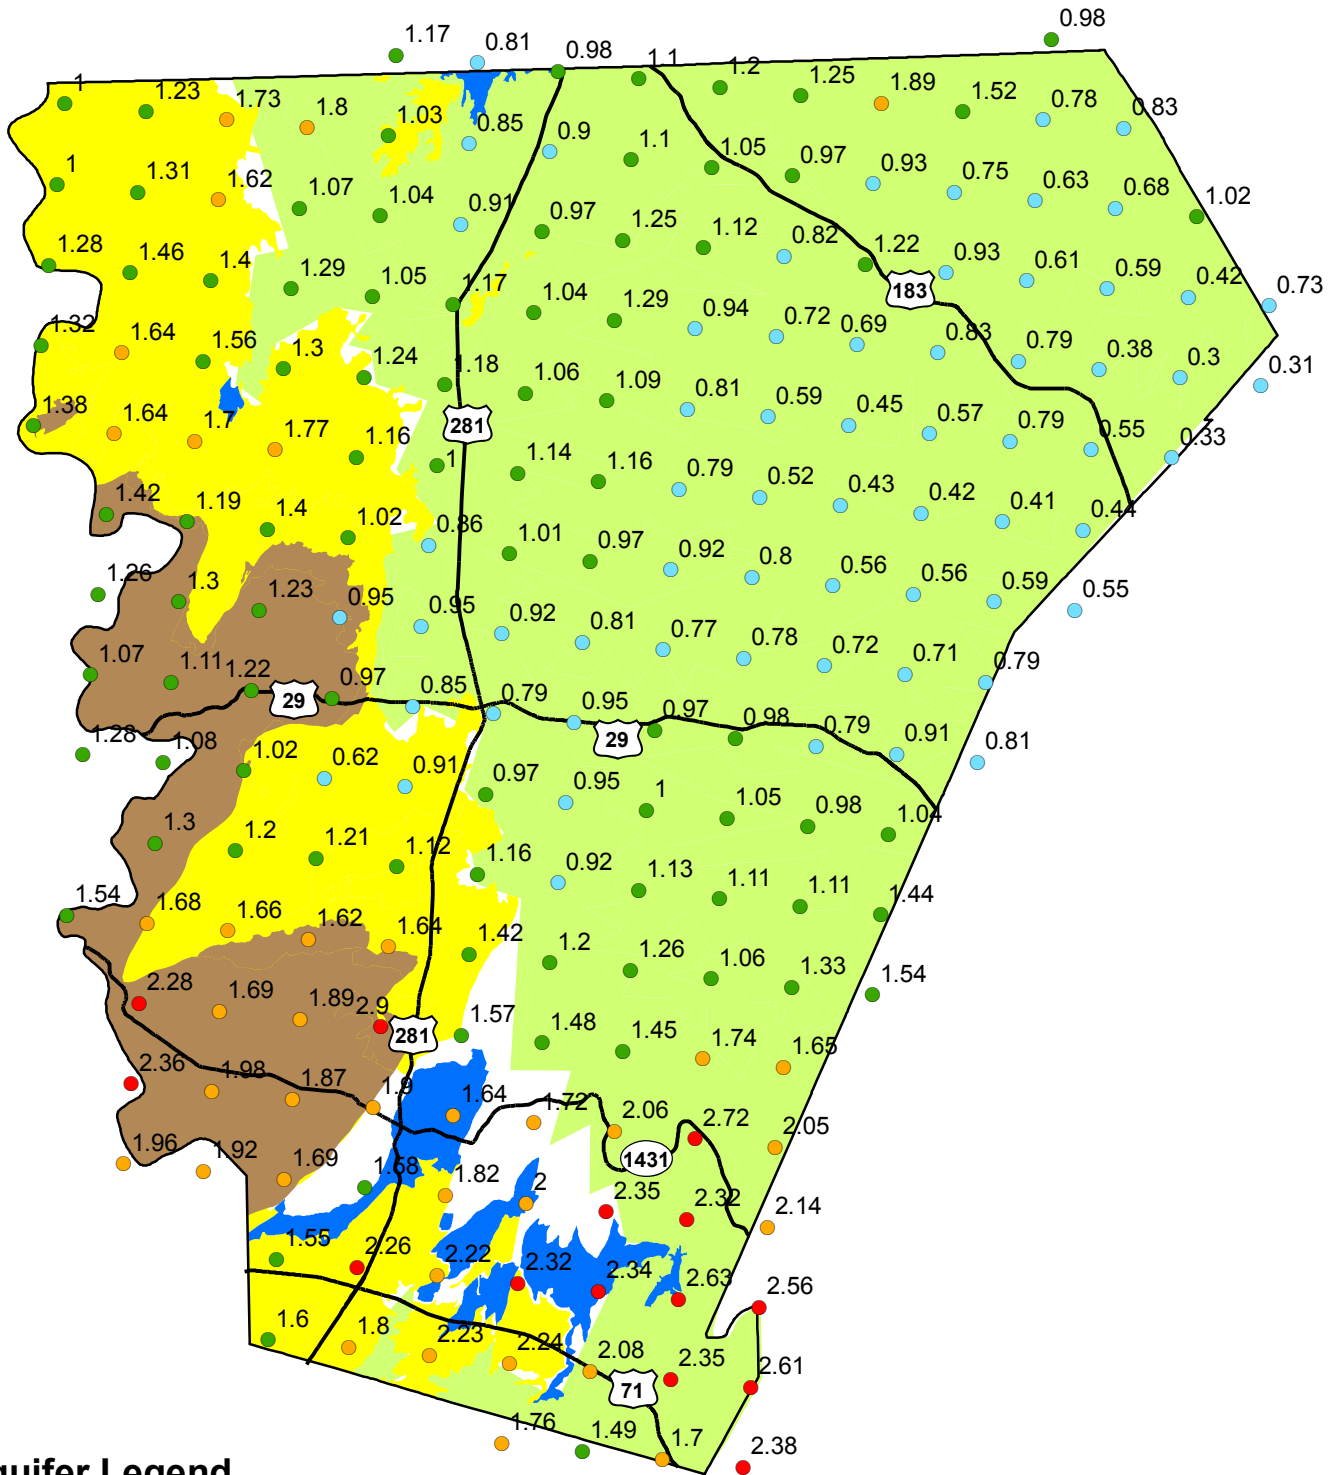

Rainfall Totals for May 2010

Aquifer Legend

Central Texas Groundwater Conservation District
 P.O. Box 870, 225 S. Pierce, Suite 104
 Burnet, TX 78611

Data Source:
 National Weather Service
 Precipitation Analysis

Rainfall in Inches