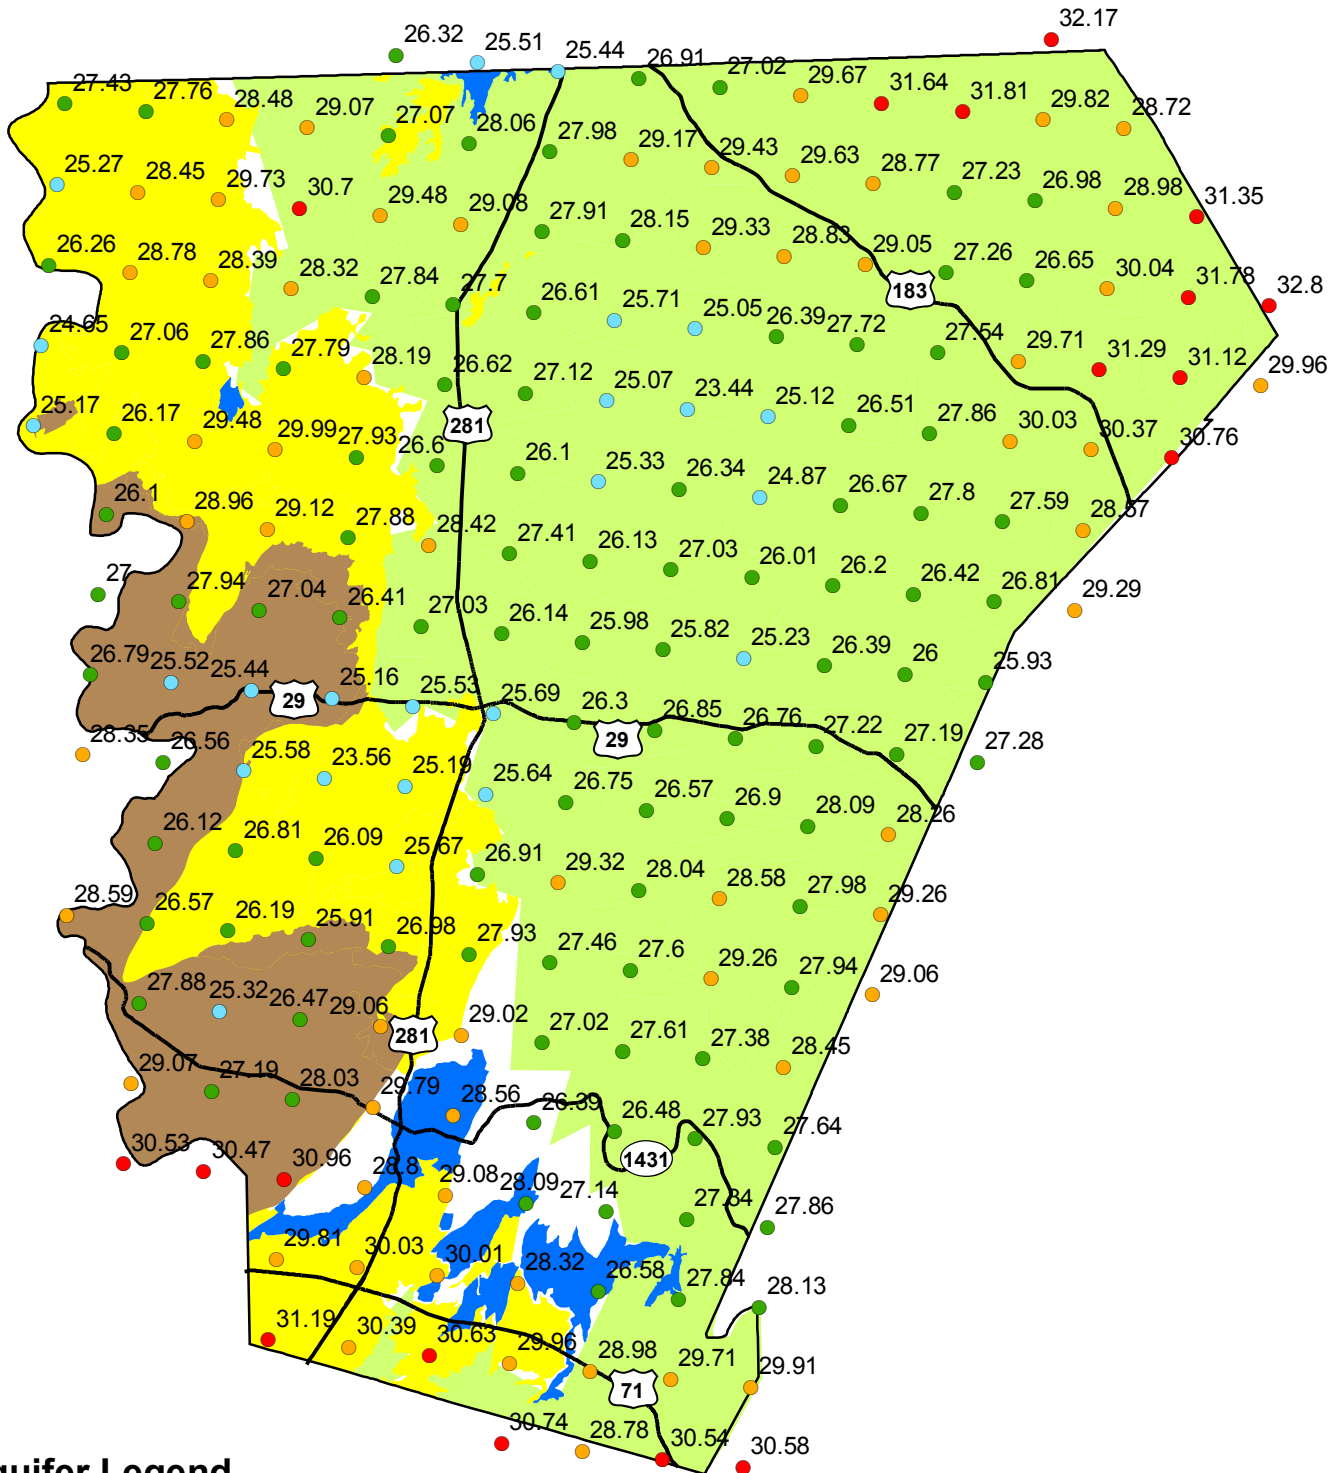

# Rainfall Totals for January through November 2010

## Aquifer Legend

Central Texas Groundwater Conservation District  
 P.O. Box 870, 225 S. Pierce, Suite 104  
 Burnet, TX 78611

Data Source:  
 National Weather Service  
 Precipitation Analysis

## Rainfall in Inches