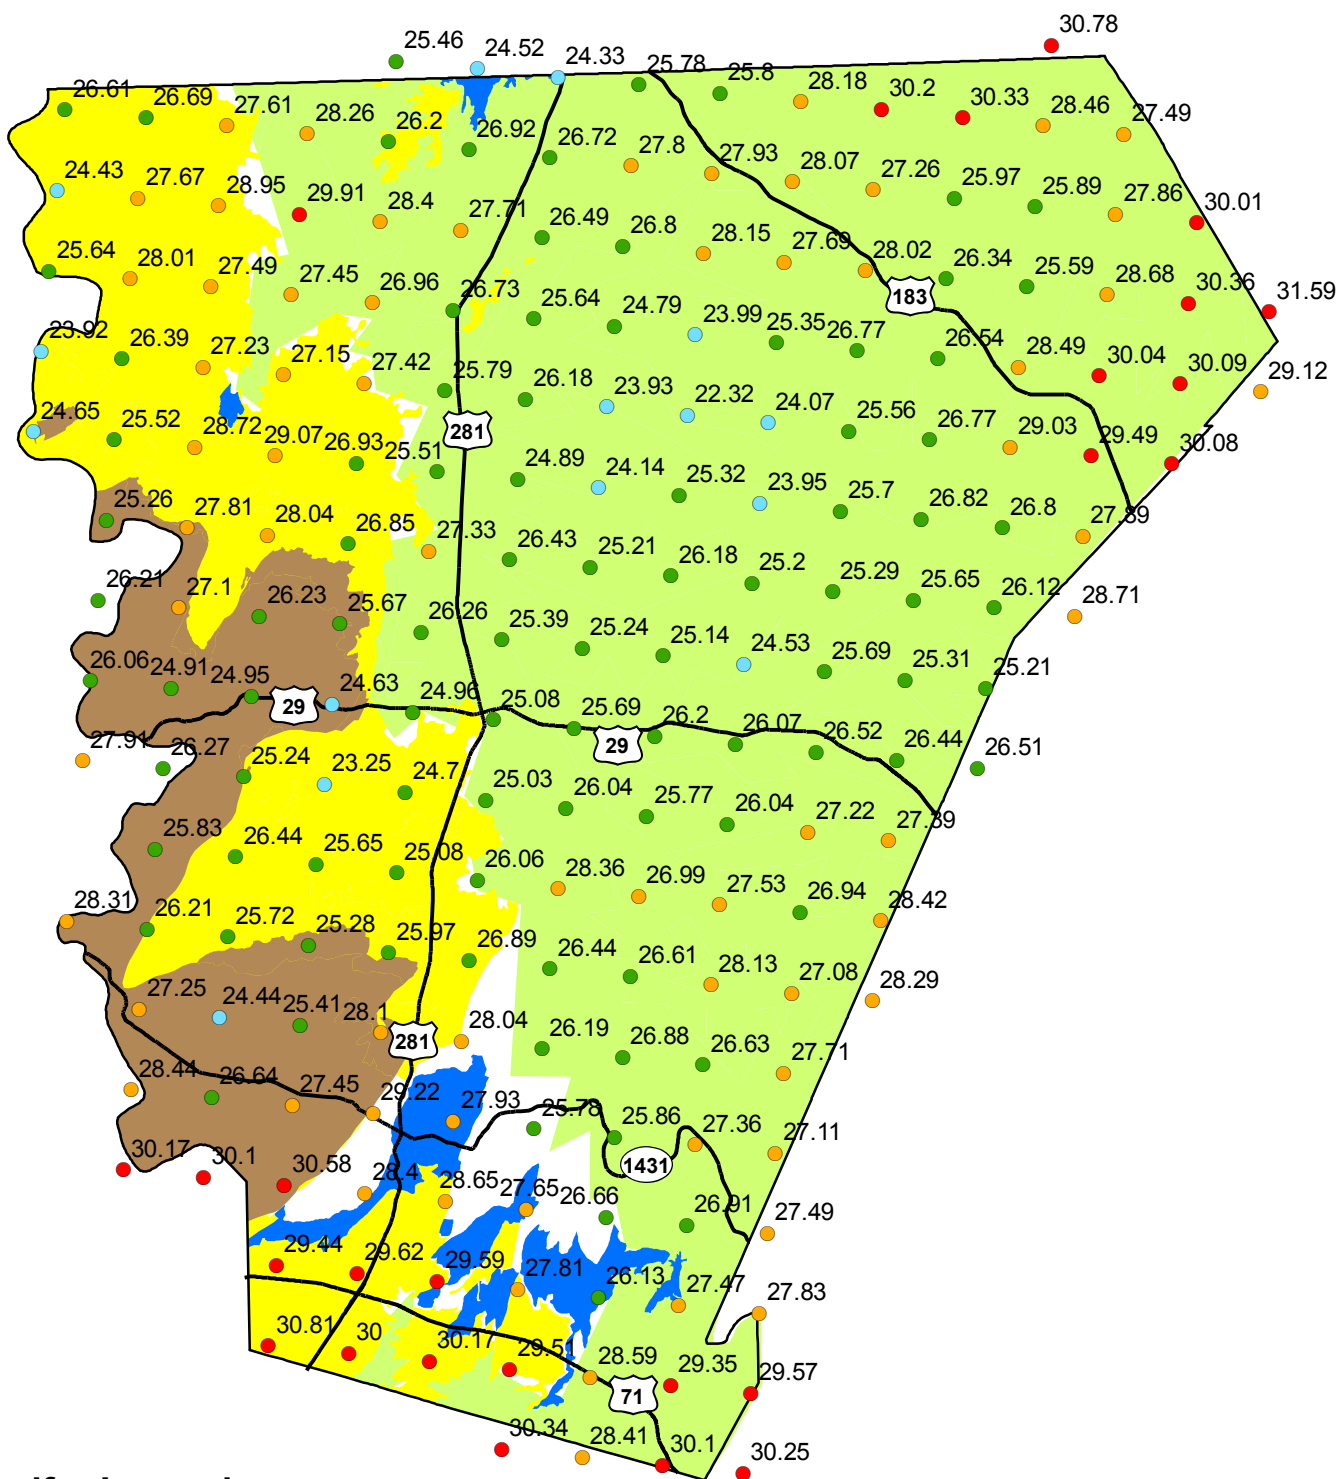

Rainfall Totals for January through October 2010

Aquifer Legend

- Trinity
- Hickory
- Ellenburger
- Marble Falls

Central Texas Groundwater Conservation District
 P.O. Box 870, 225 S. Pierce, Suite 104
 Burnet, TX 78611

Data Source:
National Weather Service
Precipitation Analysis

Rainfall in Inches

- 22.32 - 24.65
- 24.66 - 26.95
- 26.96 - 29.25
- 29.26 - 31.59