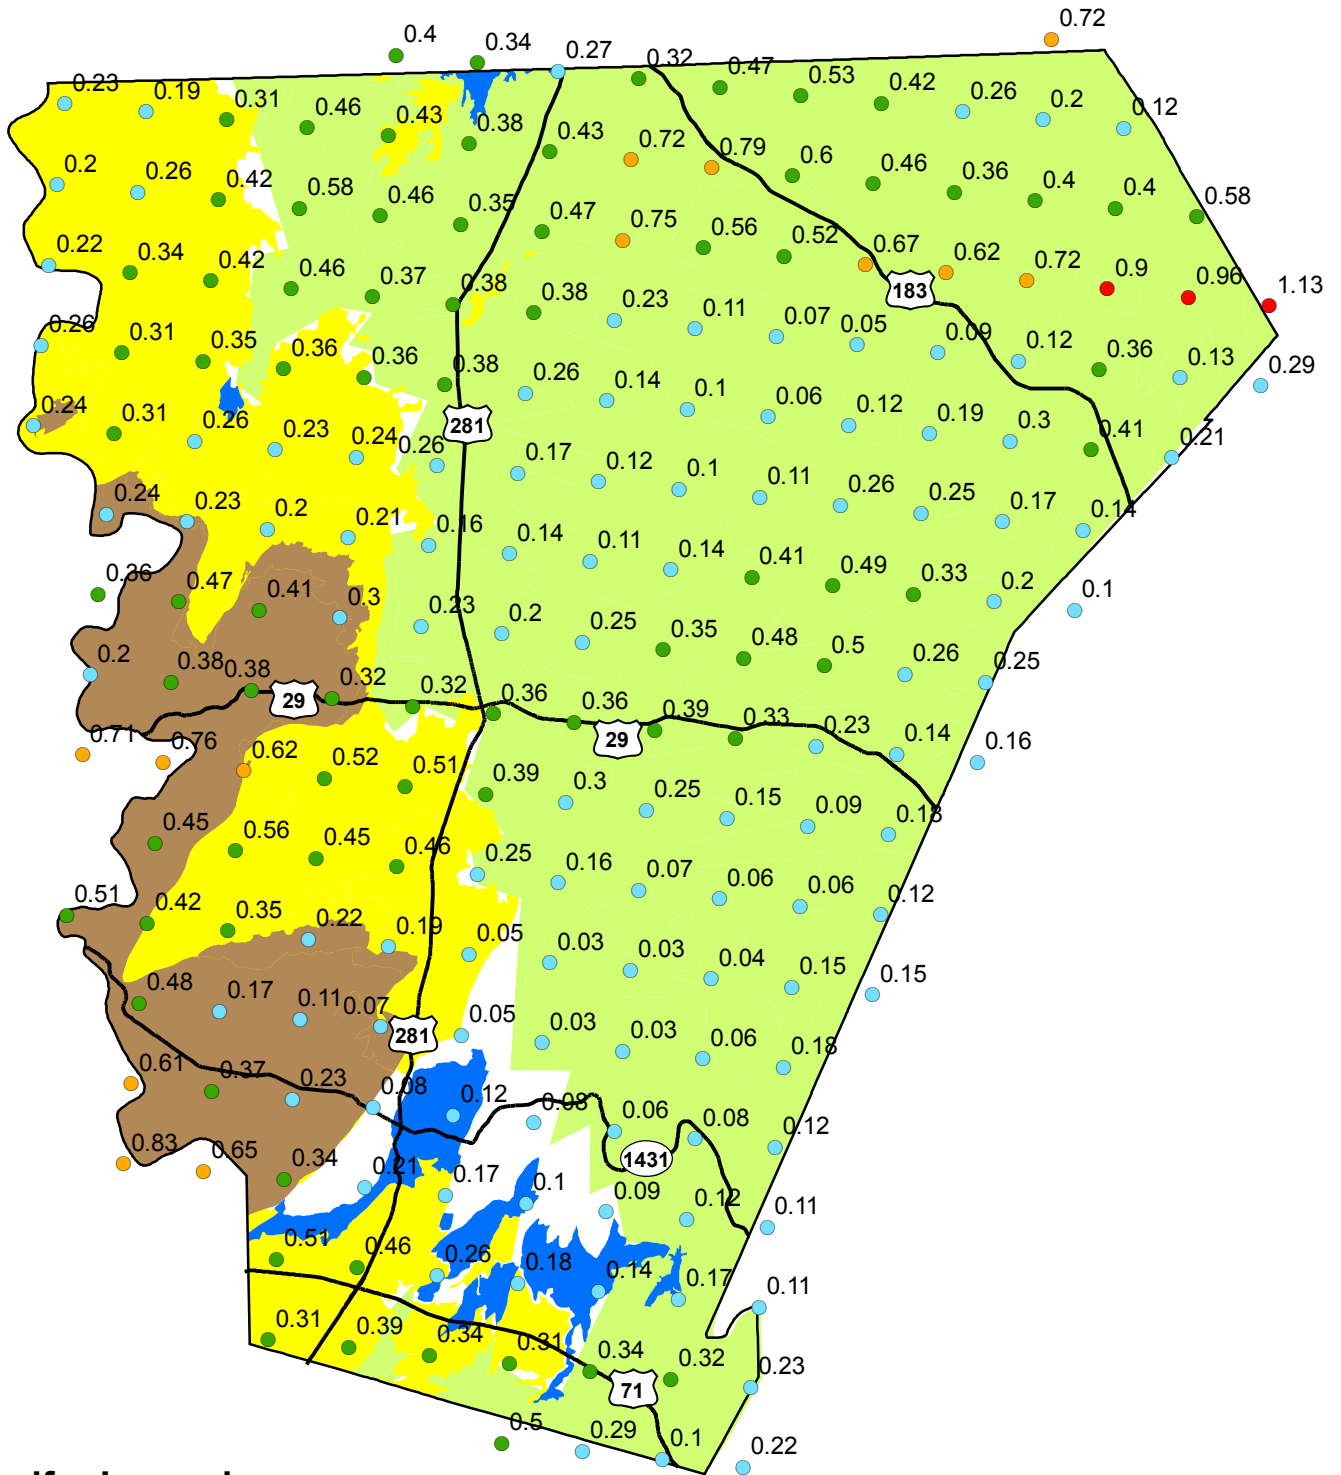

# Rainfall Totals for October 2010

## Aquifer Legend

Central Texas Groundwater Conservation District  
 P.O. Box 870, 225 S. Pierce, Suite 104  
 Burnet, TX 78611

Data Source:  
 National Weather Service  
 Precipitation Analysis

## Rainfall in Inches