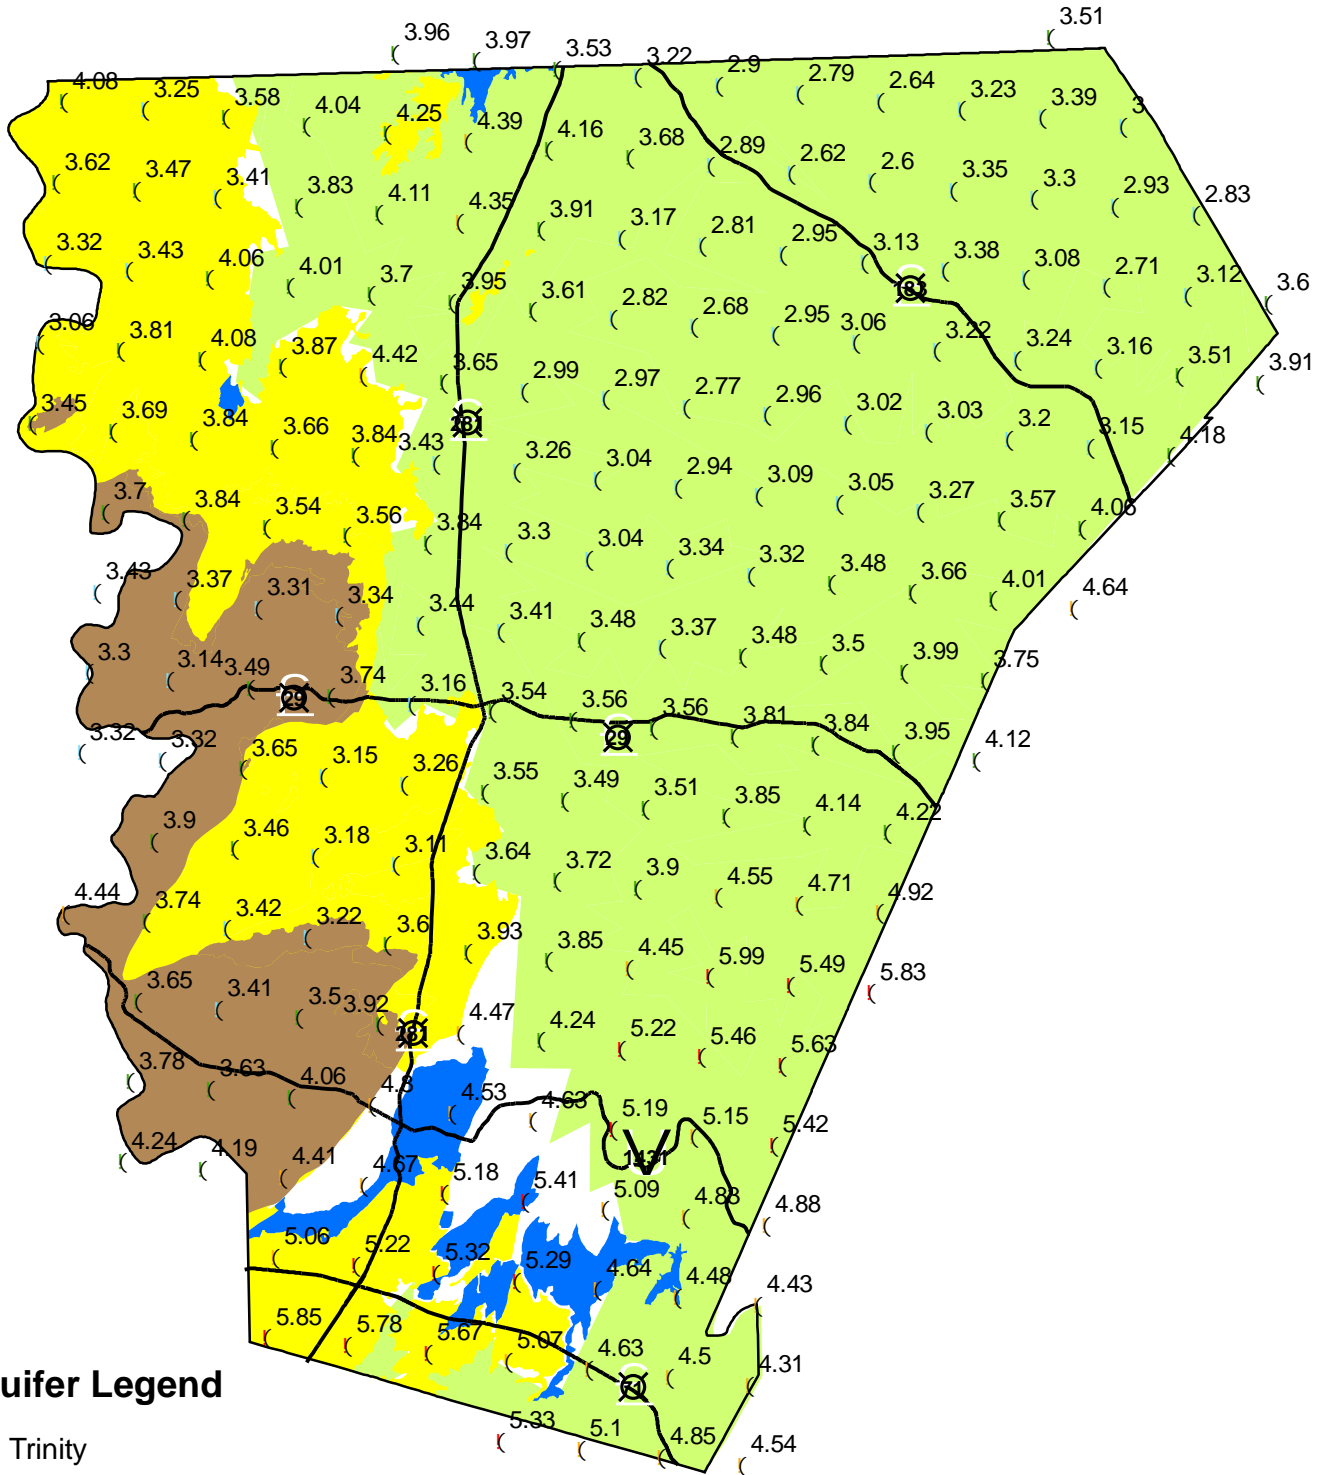

Rainfall Totals for April 2009

Aquifer Legend

- Trinity
- Ellenburger
- Hickory
- Marble Falls

Central Texas Groundwater Conservation District
 P.O. Box 870, 225 S. Pierce, Suite 104
 Burnet, TX 78611

Data Source:
 National Weather Service
 Precipitation Analysis

Rainfall in Inches

- (2.60 - 3.45
- (4.31 - 5.15
- (3.46 - 4.30
- (5.16 - 5.99