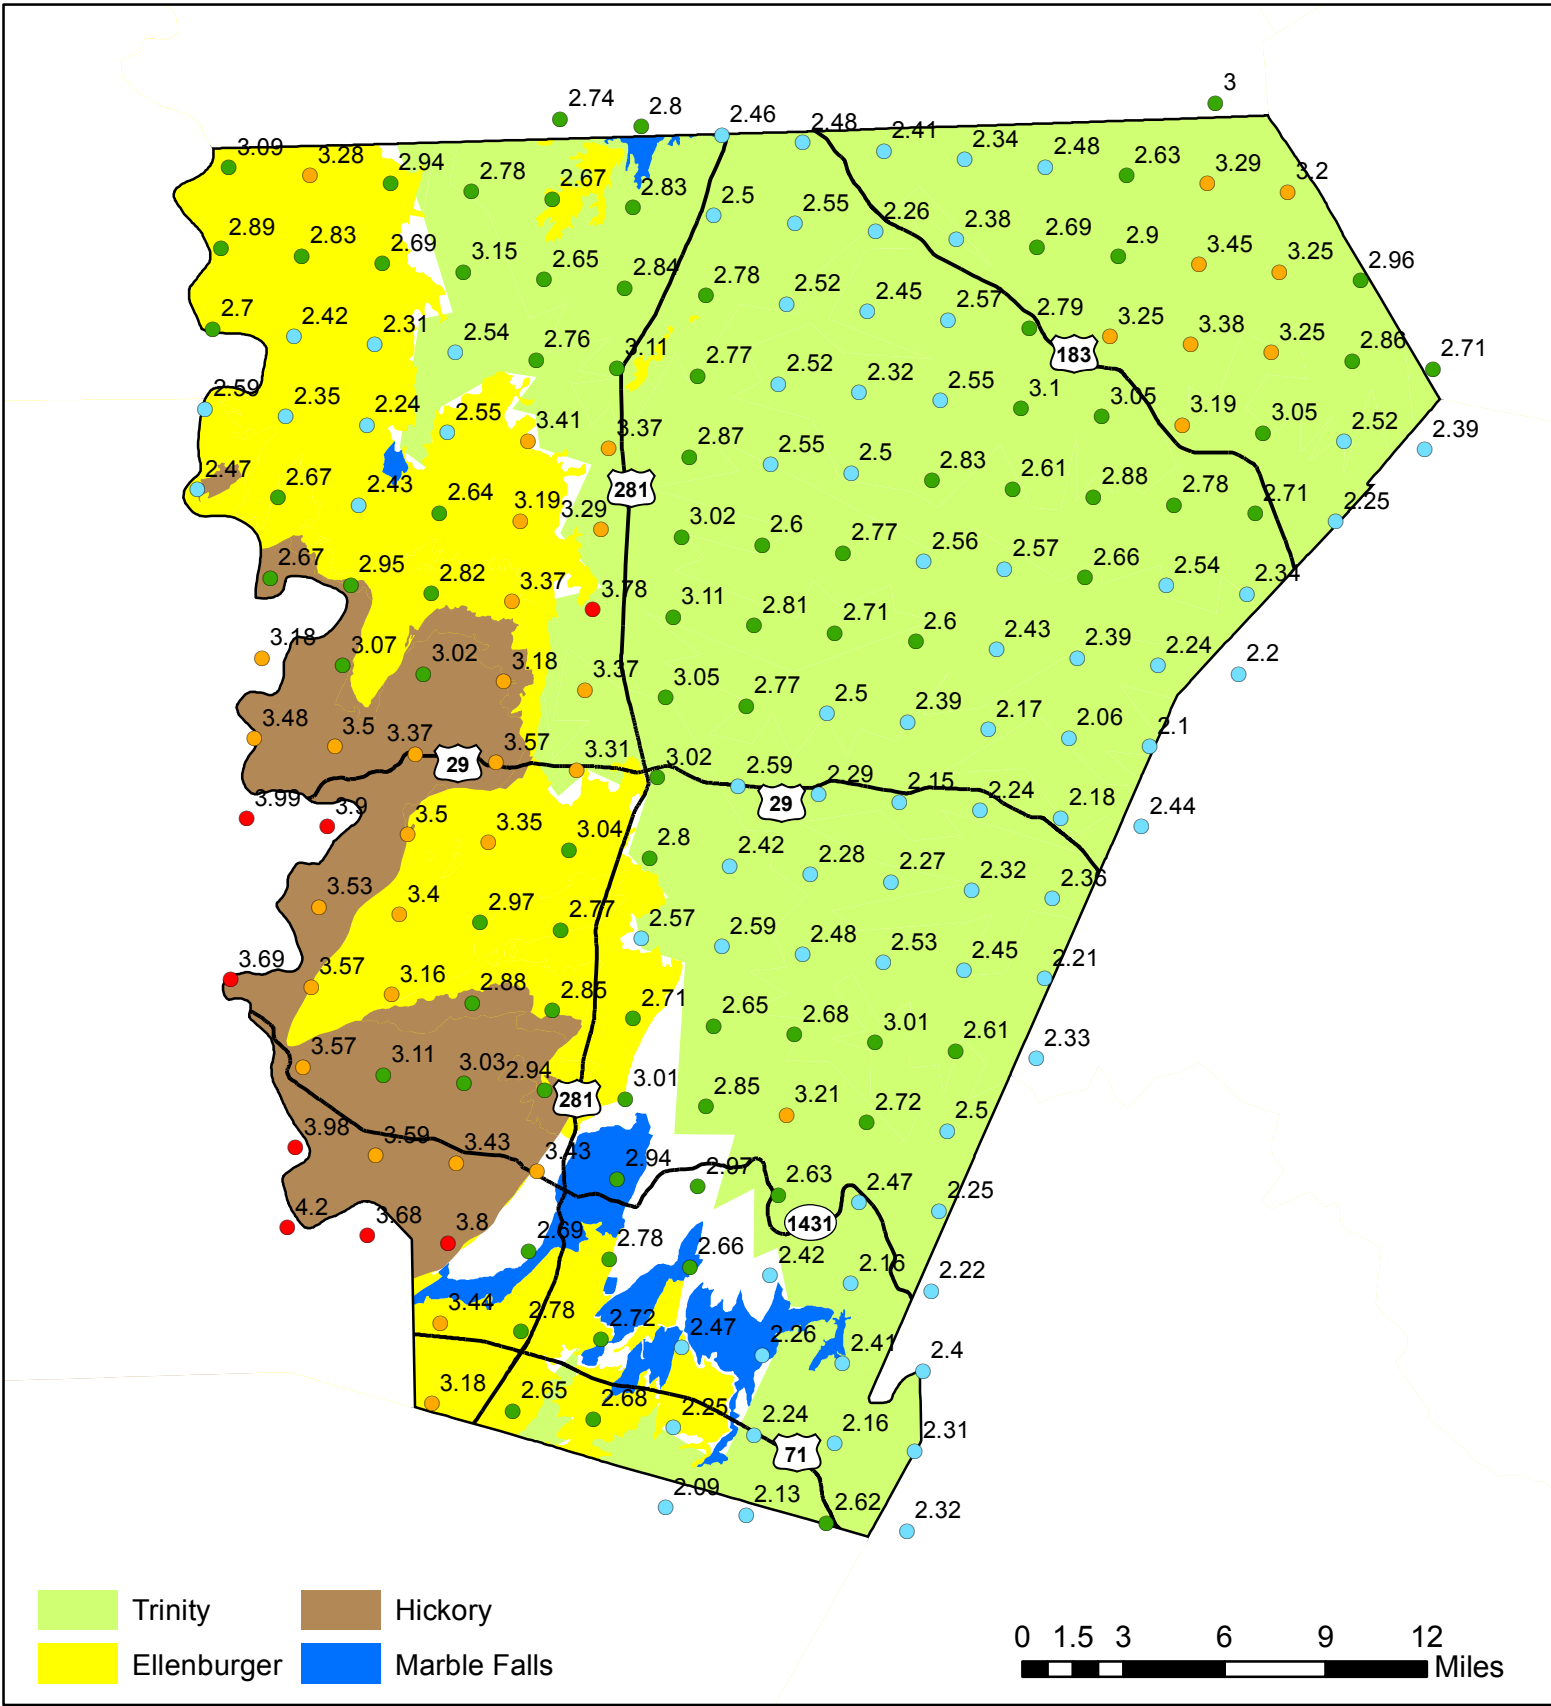

Rainfall Totals for January through February 2013

Trinity
 Hickory
 Ellenburger
 Marble Falls

0 1.5 3 6 9 12 Miles

Central Texas Groundwater Conservation District
 P.O. Box 870, 225 S. Pierce, Suite 104
 Burnet, TX 78611

Data Source:
 National Weather Service
 Precipitation Analysis

Rainfall in Inches			
● (light blue)	2.06 - 2.60	● (orange)	3.16 - 3.65
● (green)	2.61 - 3.15	● (red)	3.66 - 4.20